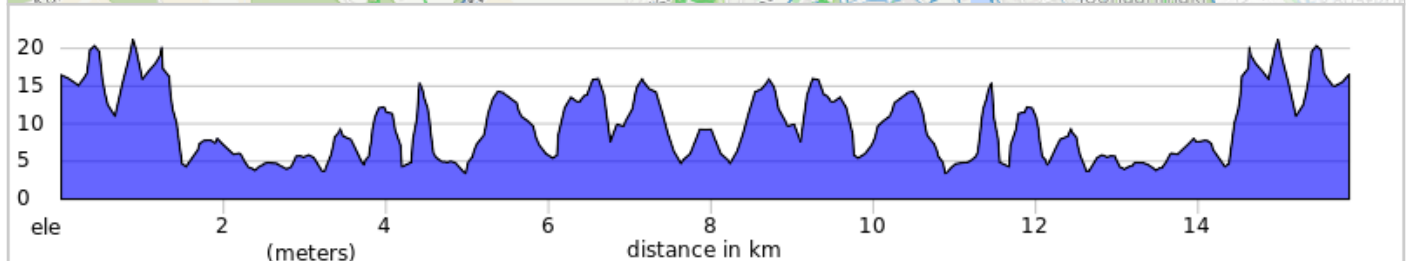

SM Porvoo N18 / Para

SM Porvoo N18 / Para

Num	Dist	Prev	Type	Note	Next
1.	0.0	0.0		Start of route	1.5
2.	1.5	1.5		Slight R onto Suomenkyläntie, 1601	6.4
3.	7.9	6.4		Make a U-turn onto Kerkköontie, 1601	5.3
4.	13.2	5.3		Keep R onto Suomenkyläntie, 1601	1.1

13.2 kilometers. +111/-123 meters

Num	Dist	Prev	Type	Note	Next
5.	14.3	1.1		Keep L onto Jernbölentie	1.5
6.	15.9	1.5		End of route	0.0

2.6 kilometers. +23/-13 meters