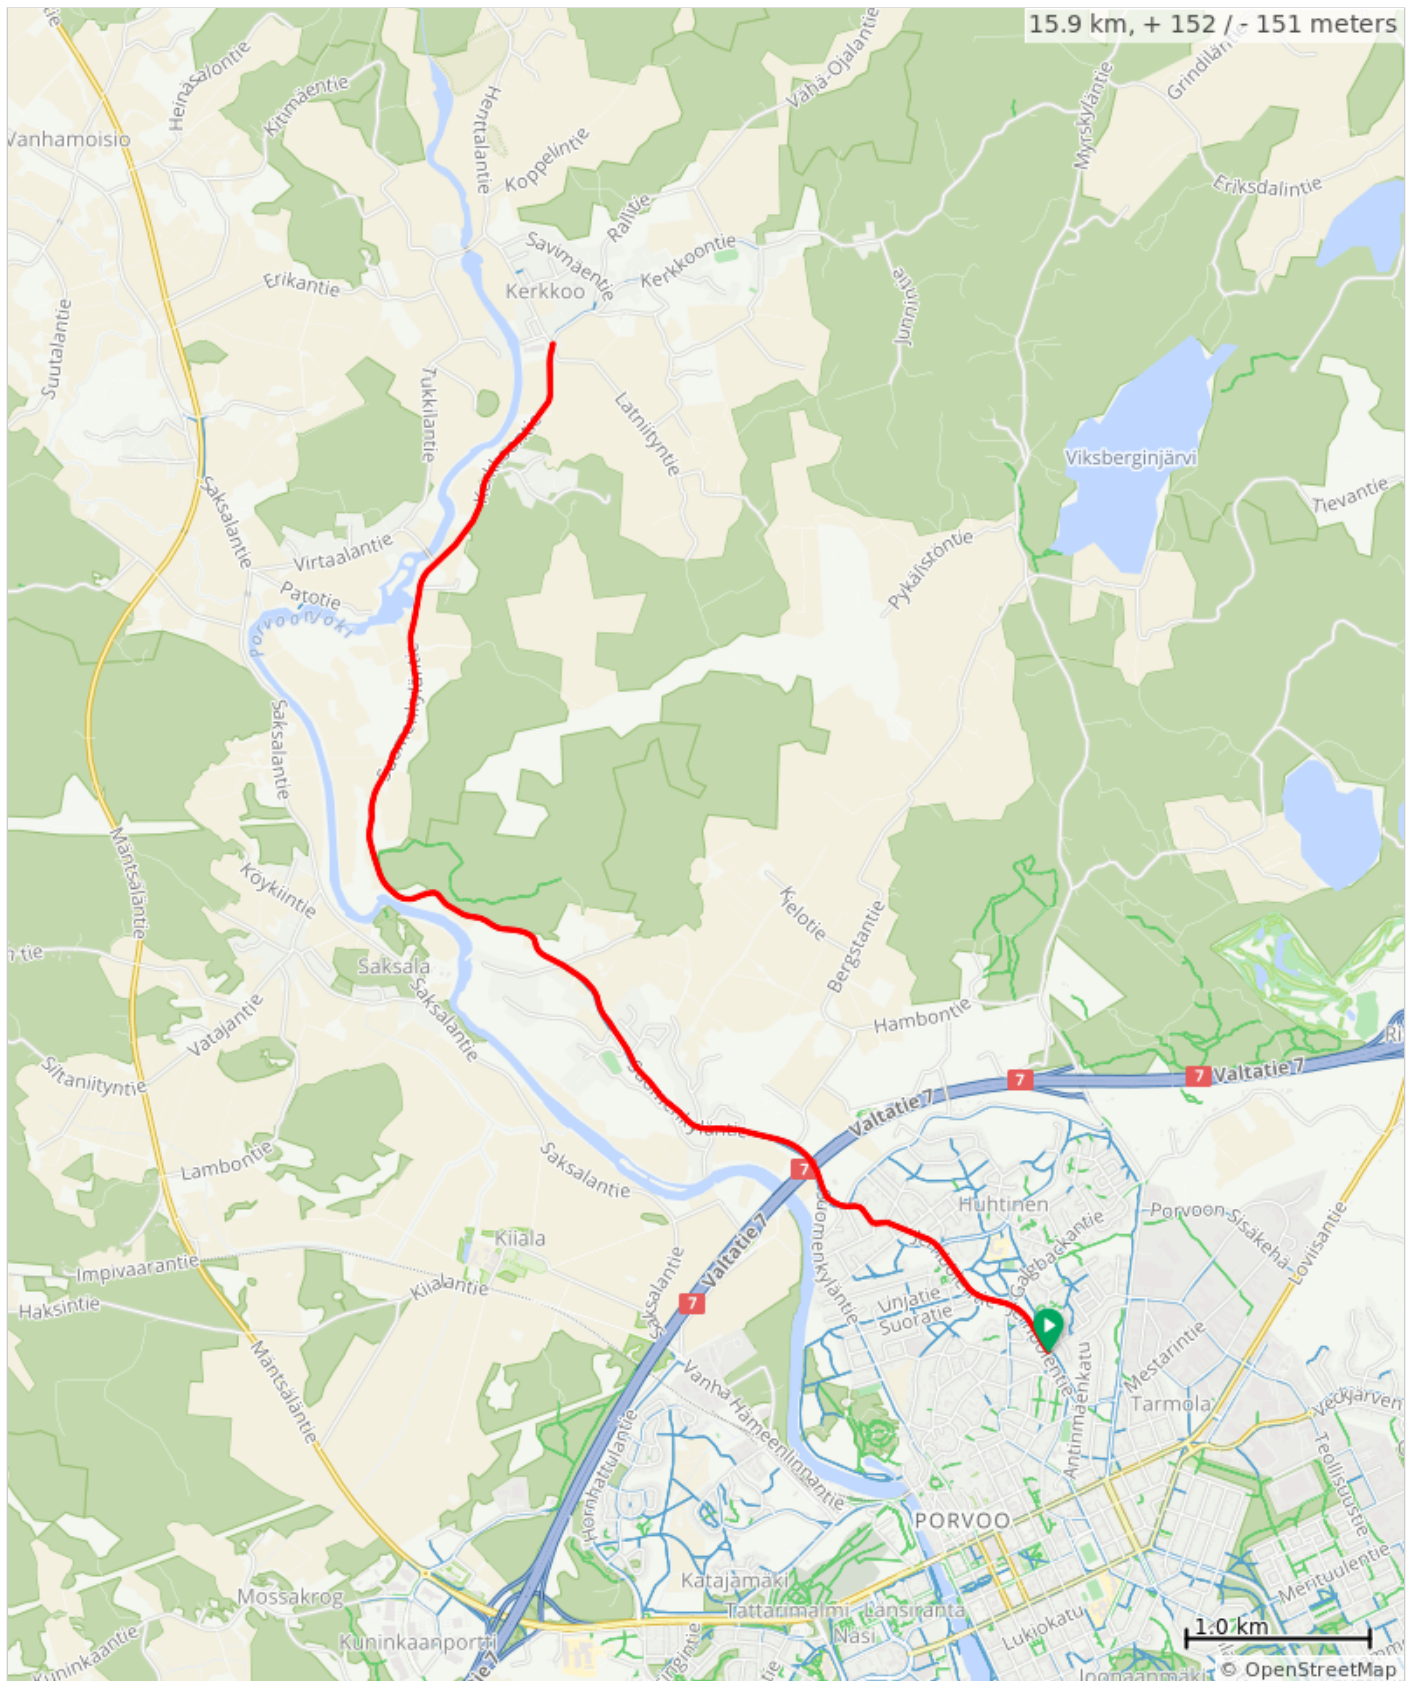

SM Porvoo N18 / Para

SM Porvoo N18 / Para

Num	Dist	Prev	Type	Note	Next
1.	0.0	0.0		Start of route	1.5
2.	1.5	1.5		Slight R onto Suomenkyläntie, 1601	6.4
3.	7.9	6.4		Make a U-turn onto Kerkköontie, 1601	5.3
4.	13.2	5.3		Keep R onto Suomenkyläntie, 1601	1.1

13.2 kilometers. +111/-123 meters

Num	Dist	Prev	Type	Note	Next
5.	14.3	1.1		Keep L onto Jernbölentie	1.5
6.	15.9	1.5		End of route	0.0

2.6 kilometers. +23/-13 meters